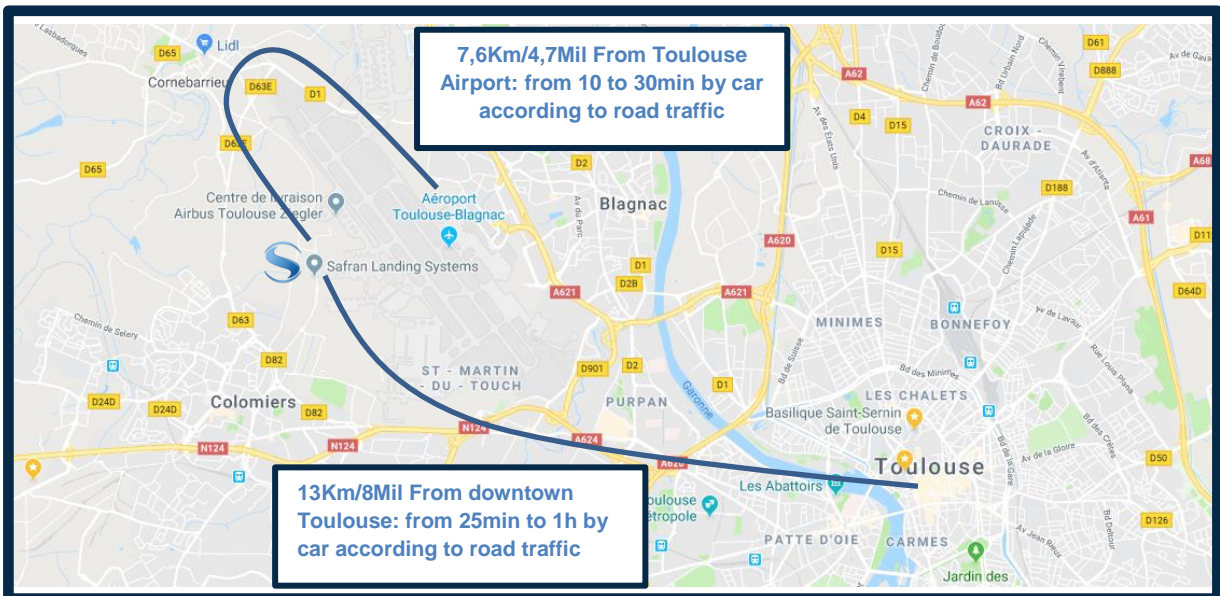

## Location

Safran Landing Systems Training Academy

41 avenue Jean Monnet  
31770 Colomiers, France

Google maps [link](#)